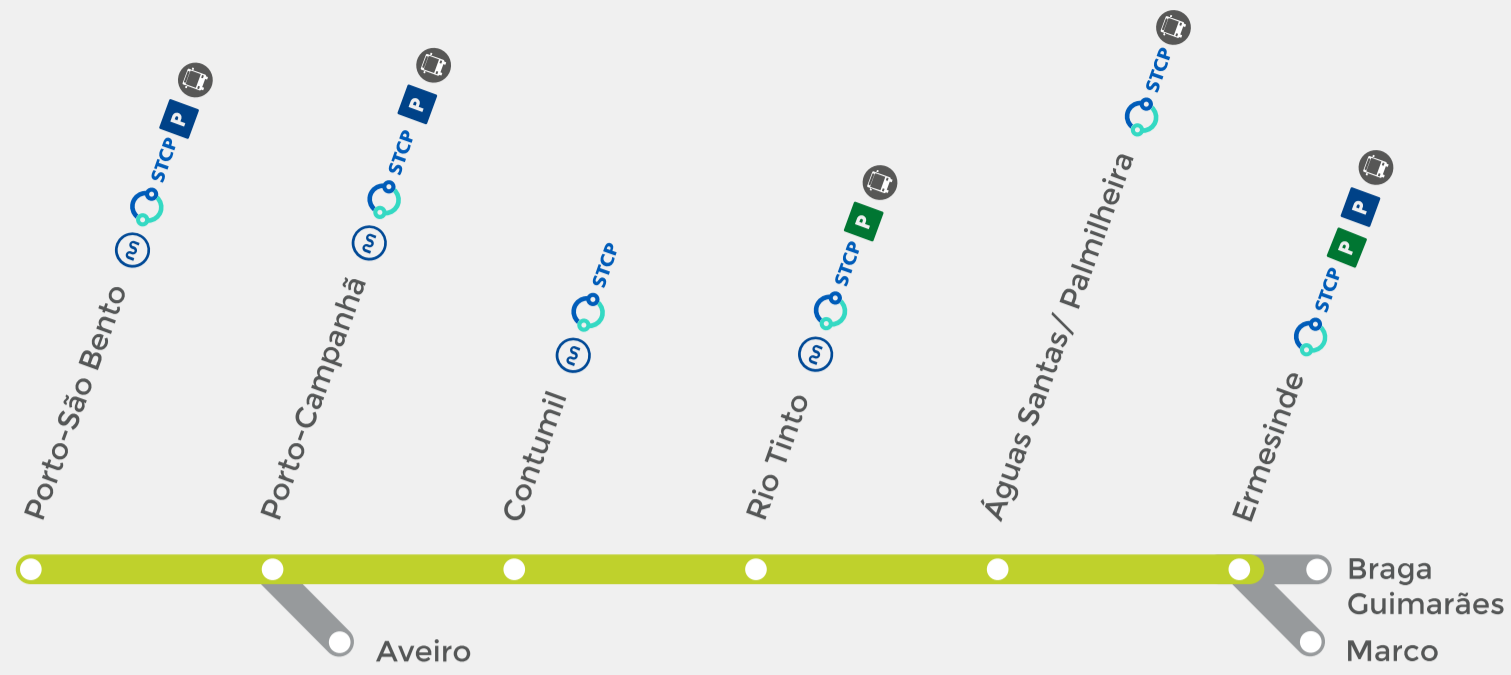

Horário em vigor desde 11 dezembro 2022
Valid since December 11, 2022

Table with 22 columns (Destino To, Marco, Braga, Guimarães, Marco, Braga, Penafiel, Braga, Guimarães, Marco, Marco, Braga, Penafiel, Braga, Guimarães, Marco, Marco, Braga, Penafiel, Guimarães, Marco, Braga, Guimarães, Marco) and rows for train numbers and arrival times.

Table with 20 columns (Destino To, Marco, Braga, Penafiel, Guimarães, Marco, Braga, Penafiel, Braga, Guimarães, Marco, Marco, Braga, Penafiel, Marco, Braga, Penafiel, Guimarães, Marco, Marco, Braga, Penafiel, Marco) and rows for train numbers and arrival times.

Table with 20 columns (Destino To, Braga, Penafiel, Braga, Guimarães, Marco, Marco, Braga, Penafiel, Braga, Guimarães, Marco, Penafiel, Braga, Marco, Penafiel, Braga, Penafiel, Guimarães, Marco, Penafiel, Braga, Penafiel) and rows for train numbers and arrival times.

Table with 20 columns (Destino To, Guimarães, Braga, Guimarães, Marco, Marco, Penafiel, Braga, Penafiel, Guimarães, Marco, Braga, Guimarães, Marco, Braga, V. Castelo, Régua, Guimarães, Braga, Guimarães, Marco, Marco, Braga) and rows for train numbers and arrival times, including red-coded rows.