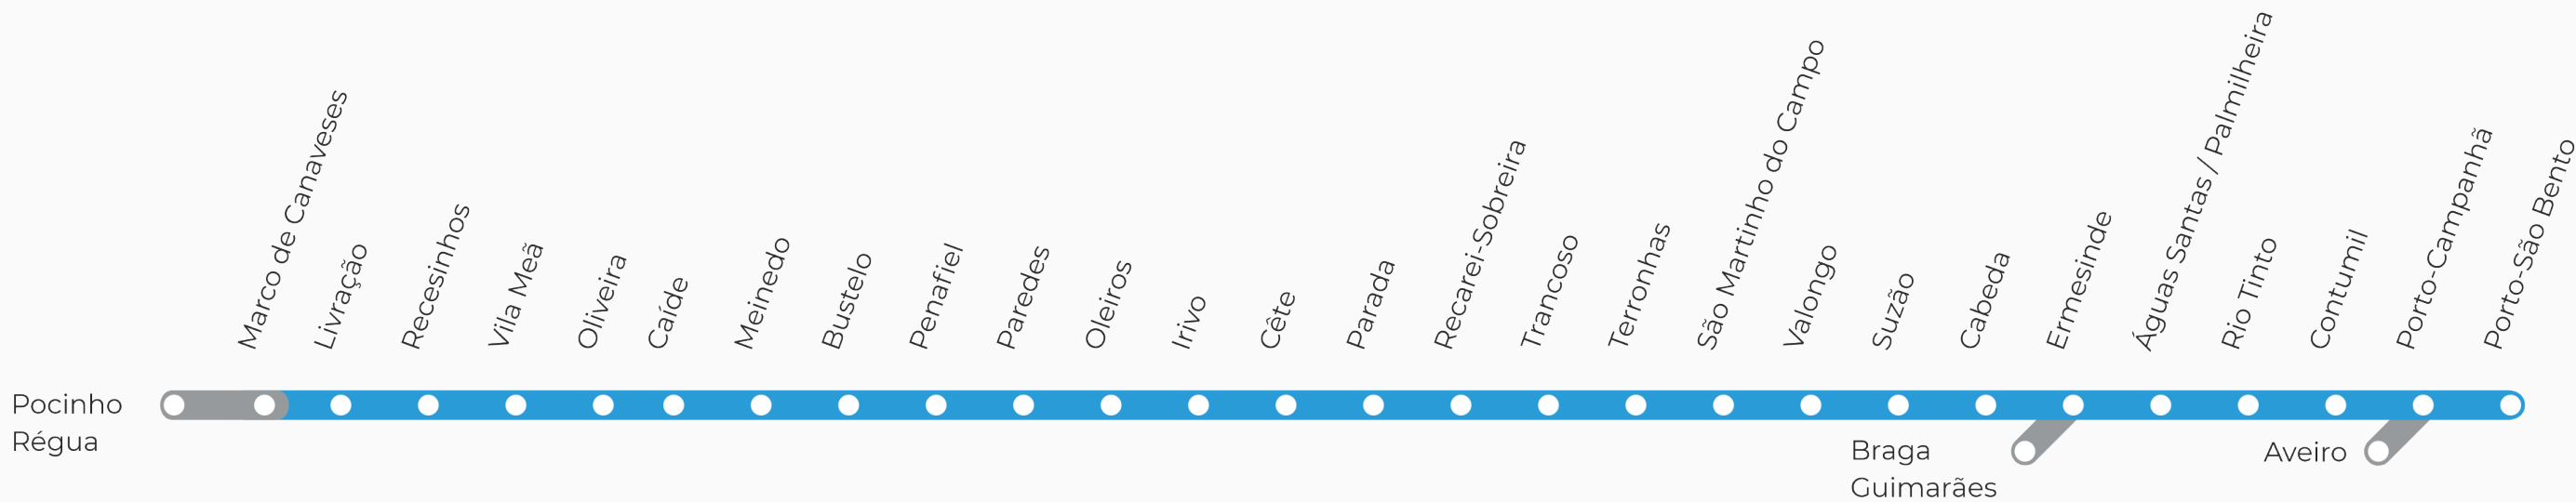

Horário em vigor desde 15 de dezembro 2024
Valid since December 15, 2024

Table with 24 columns representing train numbers and 24 rows representing stations from Porto São Bento to Marco de Canaveses. Includes 'Categoria' and 'Observações' columns.

Table with 24 columns representing train numbers and 24 rows representing stations from Porto São Bento to Marco de Canaveses. Includes 'Categoria' and 'Observações' columns.

LEGENDA KEY

CATEGORIA CATEGORY

Horário em vigor desde 15 de dezembro 2024
Valid since December 15, 2024

Table with 24 columns (stations) and 25 rows (train numbers). Includes categories like 'U' (Urban) and 'R' (Regional). Shows departure times for each station.

Table with 24 columns (stations) and 25 rows (train numbers). Includes categories like 'U' (Urban) and 'C' (Arrival). Shows arrival times for each station.

LEGENDA KEY

CATEGORIA CATEGORY

- U Serviço Urbano Urban Train
R Regional - Efetua serviço urbano no percurso indicado Regional - with urban service